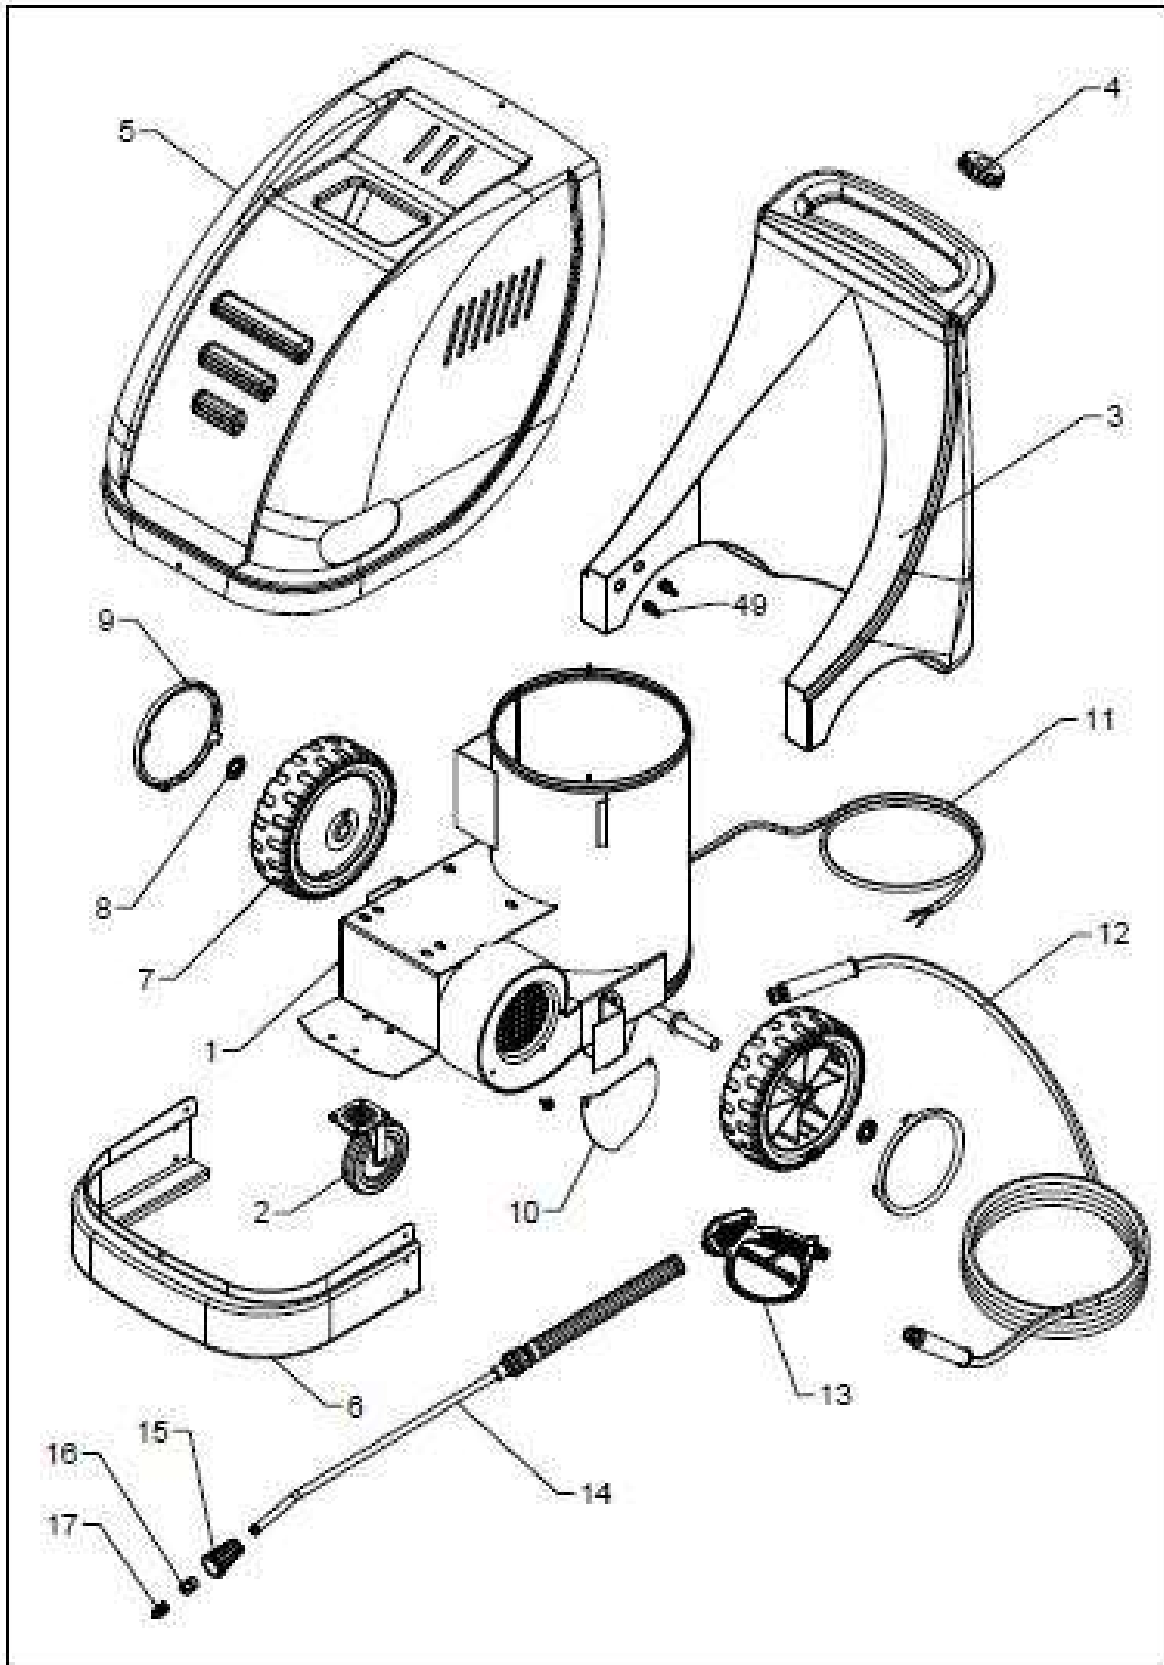

HOT WATER HIGH PRESSURE CLEANER  
SPICEJET 150/9 - 120/10 - 150/15 - 200/15

HOT WATER HIGH PRESSURE CLEANER  
SPICEJET 150/9 - 120/10 - 150/15 - 200/15

**HOT WATER HIGH PRESSURE CLEANER**  
**SPICEJET 150/9 - 120/10 - 150/15 - 200/15**