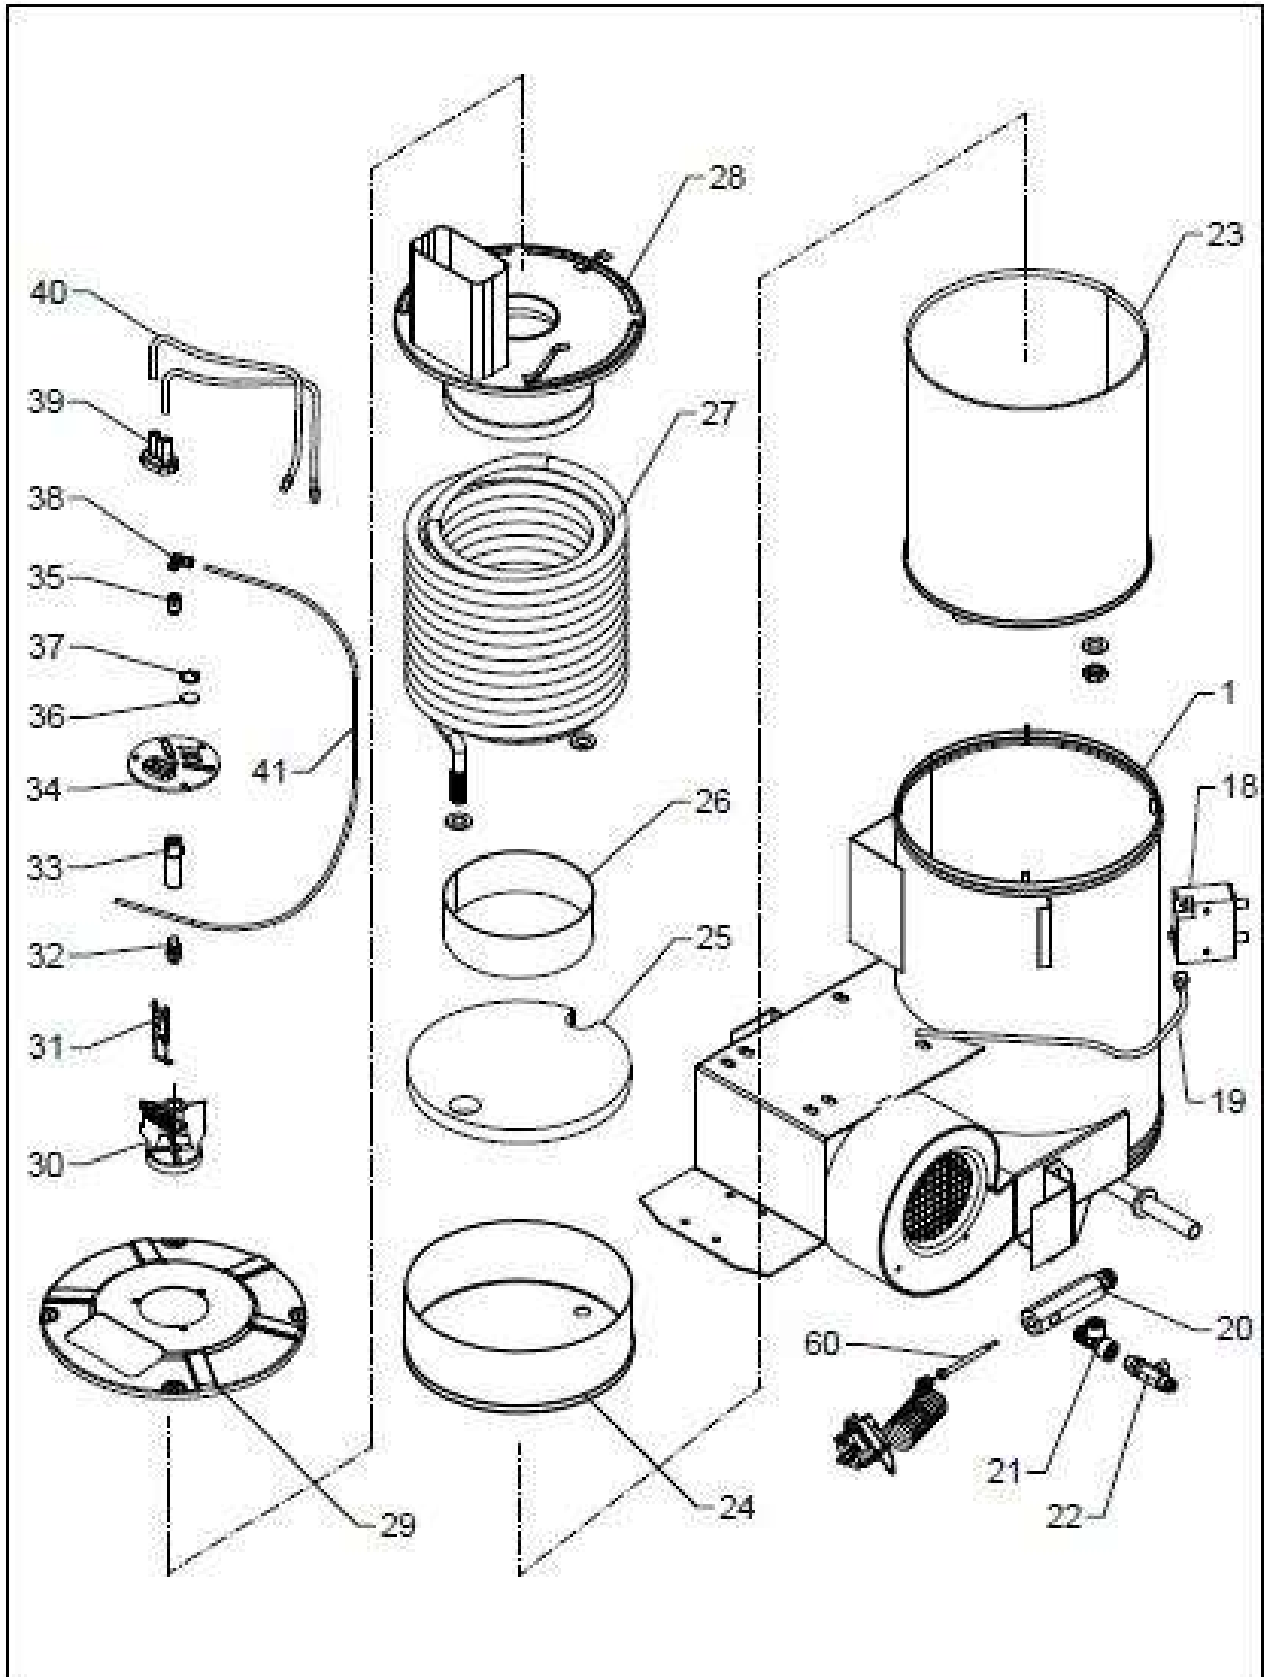

HOT WATER HIGH PRESSURE CLEANER  
SPICEJET 150/9 - 120/10 - 150/15 - 200/15

HOT WATER HIGH PRESSURE CLEANER  
SPICEJET 150/9 - 120/10 - 150/15 - 200/15

**HOT WATER HIGH PRESSURE CLEANER**  
**SPICEJET 150/9 - 120/10 - 150/15 - 200/15**